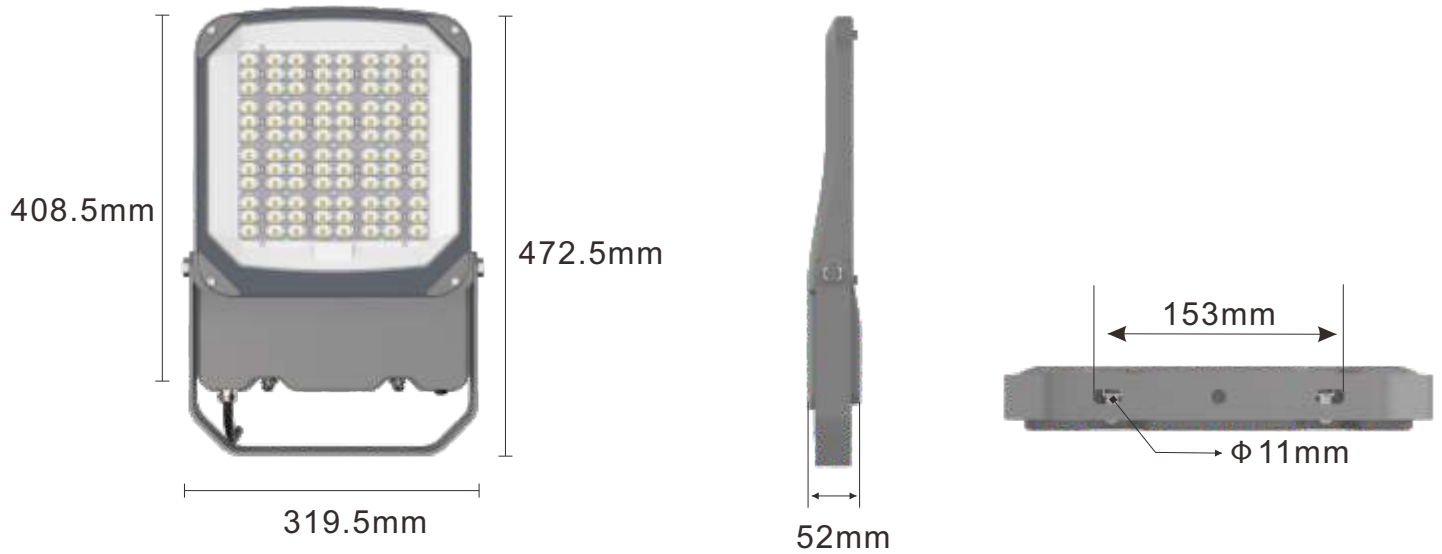

NEMO EKO LED FLOOD LIGHT 150W

▼ DIMENSIONS

Length: 12.57 in (319.5mm)

width: 2.1 in (52mm)

Height: 18.6 in (472.5mm)

Weight: 4.6kg