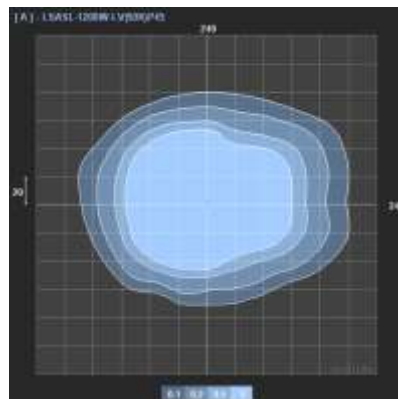

NEMO EKO LED FLOOD LIGHT 150W

▼ PHOTOMETRIC OPTIONS

30°

60°

90°

120°

T2

T3

Special For Tennis Court (Anti-Glaring)

P45