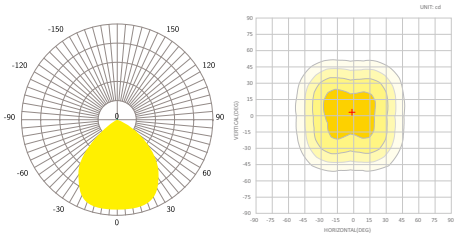

Optional plug wires and Extended wires

NEMO EKO LED FLOOD LIGHT 150W

▼ PHOTOMETRIC OPTIONS

30°

60°

90°

120°

T2