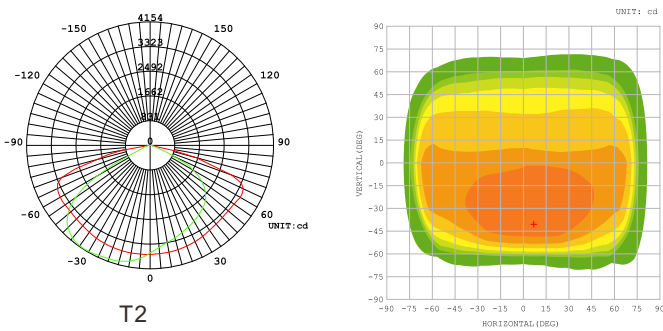

Optional plug wires and Extended wires

NEMO EKO LED FLOOD LIGHT 150W

▼ PHOTOMETRIC OPTIONS

30°

60°

90°

120°

T2