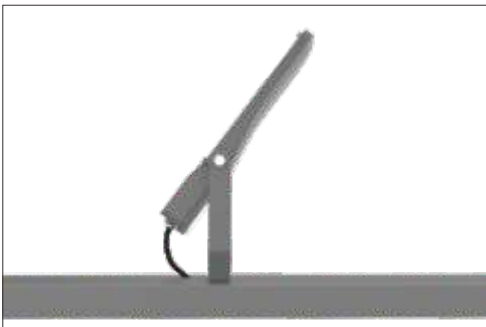

T3

Special For Tennis Court (Anti-Glaring)

P45

NEMO EKO LED FLOOD LIGHT 150W

▼ Installation

Wall Installation

Ceiling Installation

Pedestal Installation