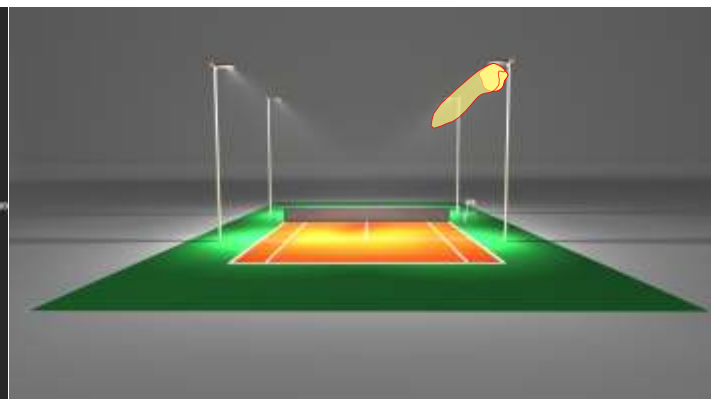

NEMO EKO LED FLOOD LIGHT 150W

▼ PHOTOMETRIC OPTIONS

30°

60°

90°

120°

T2

T3

Special For Tennis Court (Anti-Glaring)

P45