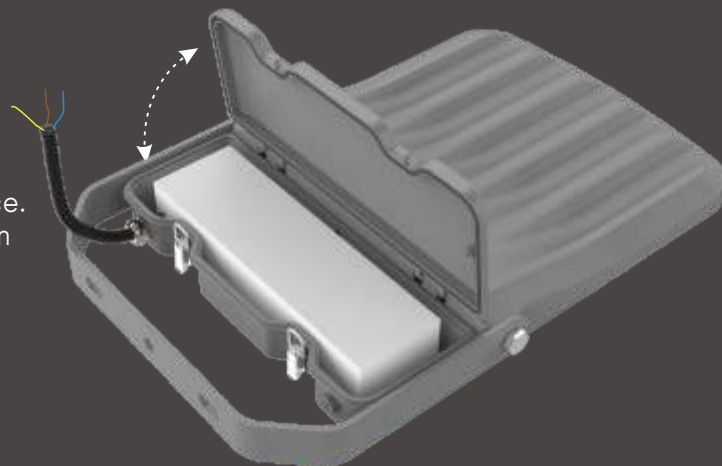

170 LM/W

MAXIMUM ENERGY SAVINGS

This high quality NEMO EKO LED flood light is designed with the latest technology for optimal performance and is ideal for signs, accent architecture, flags, parking lots, and landscape lighting. LED technology has a longer life expectancy than fluorescent lighting, and emits

5
YEARS WARRANTY*

NEMO EKO

LED FLOOD LIGHT

LSNFL-150W(XXX)EKO

150W

NEMO EKO FLOODLIGHT SERIES

Tempered Glass PMMA lens Pure One-piece die-cast aluminum shell radiator best heat dissipation.

After 5 years

PMMA lens+Tempered Glass
best UV resistans

After 2 years

PC Lens Without glass
Low UV resistance

Power box tool-free opening

Power box snap design, tool-free open, easy maintenance. The back of the perfect arc design, dust and rain rinse can be clean as new.

Rotatable Angle

Luminaires can be adjusted 270 degrees to meet a variety of lighting needs.

NEMO EKO LED FLOOD LIGHT

150W

MEDIUM MODEL 150W

FLOOD LIGHT SPECIFICATION SHEET

Product

Model (DLC NO.)	LSNFL-150W(XXK)EKO	
Efficiency	170LM/W±3%	
Luminous Flux (Photometered)	25,500lm	
Driver	Meanwell XLG-150-H-A	
Beam Angle	30° / 60° / 90° / 120° / P45 / Type II (115x150°) / Type III (120x150°)	
CCT	30K - 3000K	50K - 5000K 40K - 4000K 57K - 5700K
CRI	>70	
Photocell	Optional	