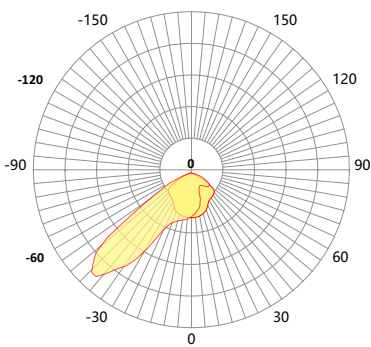

Special For Tennis Court (Anti-Glaring)

P45