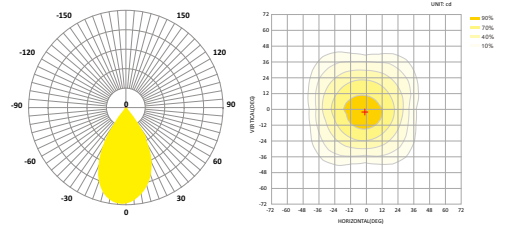

Optional plug wires and Extended wires

NEMO EKO LED FLOOD LIGHT 150W

▼ PHOTOMETRIC OPTIONS

30°

60°

90°

120°

T2