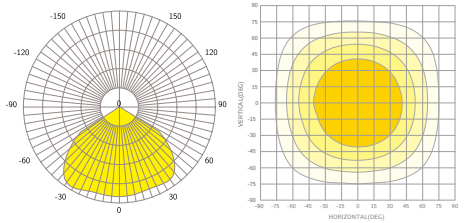

Optional plug wires and Extended wires

NEMO EKO LED FLOOD LIGHT 150W

▼ PHOTOMETRIC OPTIONS

30°

60°

90°

120°

T2