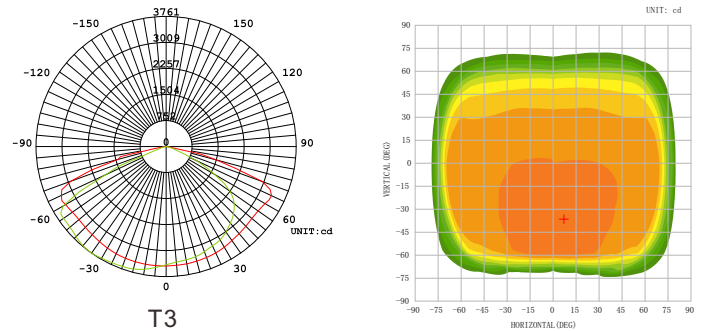

Optional plug wires and Extended wires

NEMO EKO LED FLOOD LIGHT 150W

▼ PHOTOMETRIC OPTIONS

30°

60°

90°

120°

T2