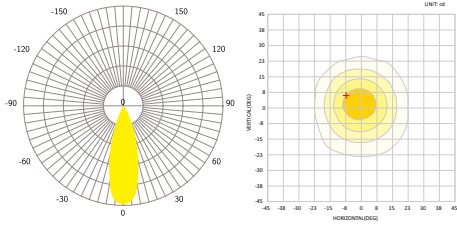

NEMO EKO LED FLOOD LIGHT 150W

▼ PHOTOMETRIC OPTIONS

30°