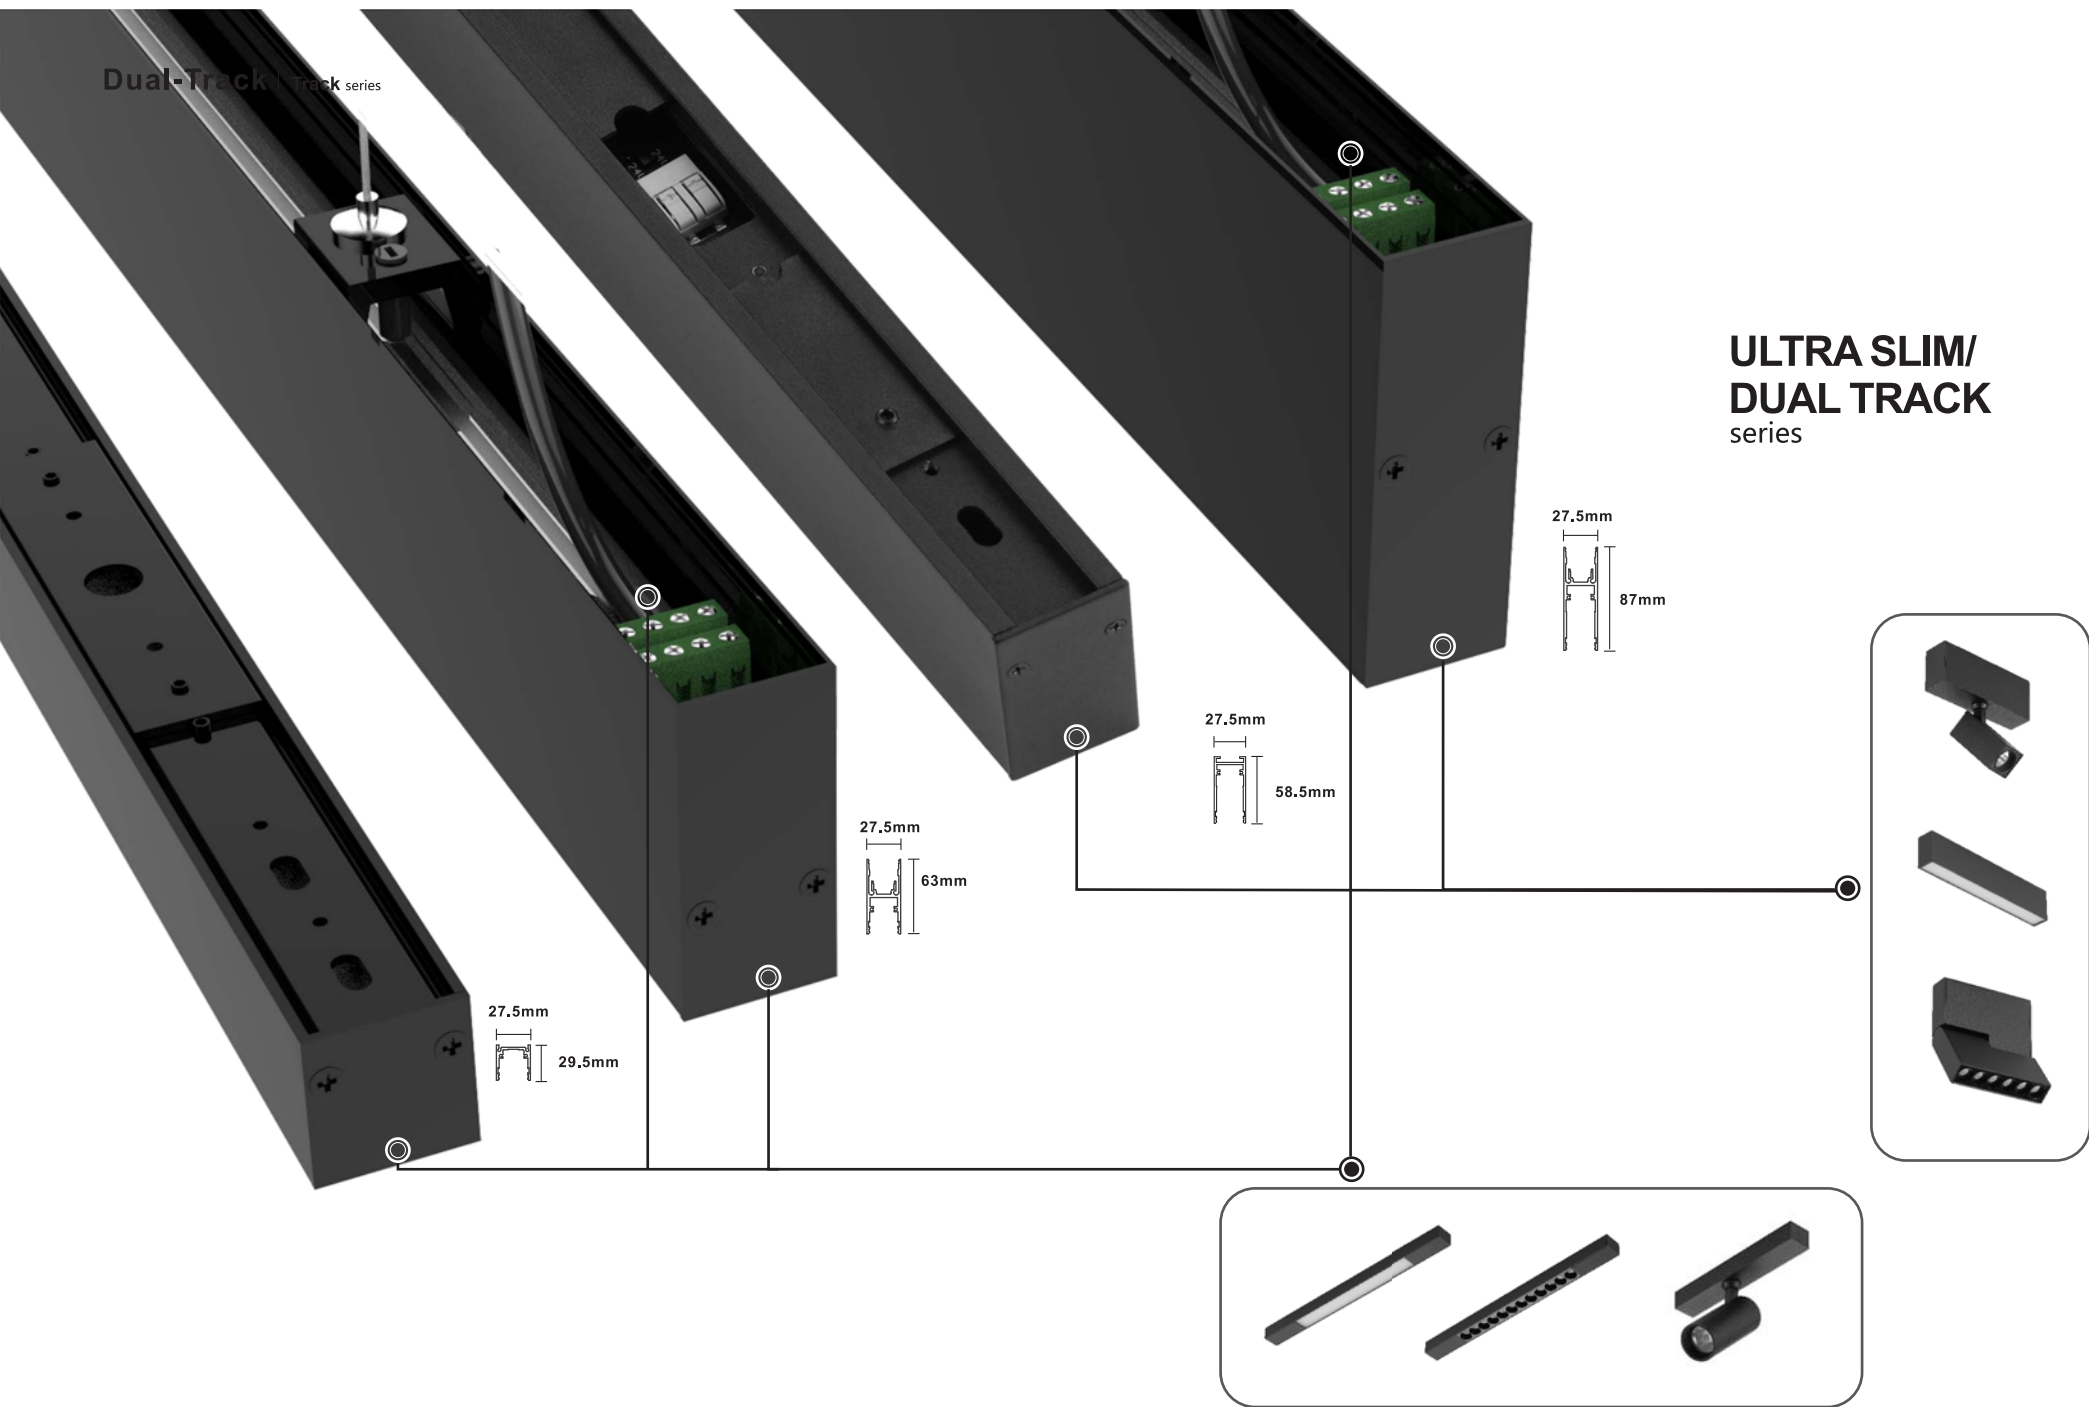

Dual-Track Track series

ULTRA SLIM/ DUAL TRACK series

The Dual-track with a combination of direct lighting and indirect lighting which is popular in residential and commercial projects or offices

Model	Power	Install	Length
1 Meter profile-DT63	200W max	Pendant	1000mm
2 Meter profile-DT63	200W max	Pendant	2000mm
3 Meter profile-DT63	200W max	Pendant	3000mm

■ Sandy Black □ Sandy White ■ Golden ■ Black bronze

Model	Power	Install	Length
1 Meter profile-DT87	200W max	Pendant	1000mm
2 Meter profile-DT87	200W max	Pendant	2000mm
3 Meter profile-DT87	200W max	Pendant	3000mm