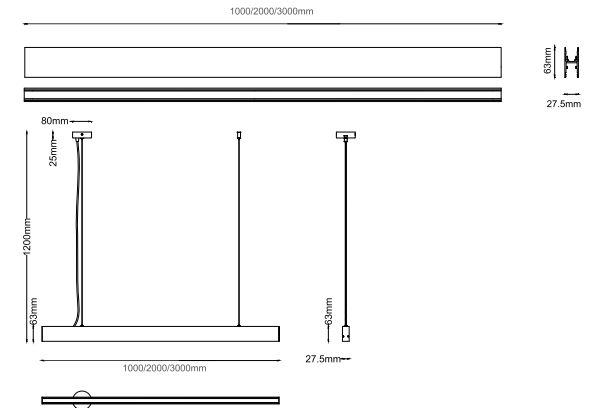

Dual-Track Track series

ULTRA SLIM/ DUAL TRACK series

The Dual-track with a combination of direct lighting and indirect lighting which is popular in residential and commercial projects or offices

Model	Power	Install	Length
1 Meter profile-DT63	200W max	Pendant	1000mm
2 Meter profile-DT63	200W max	Pendant	2000mm
3 Meter profile-DT63	200W max	Pendant	3000mm

■ Sandy Black □ Sandy White ■ Golden ■ Black bronze

Model	Power	Install	Length
1 Meter profile-DT87	200W max	Pendant	1000mm
2 Meter profile-DT87	200W max	Pendant	2000mm
3 Meter profile-DT87	200W max	Pendant	3000mm